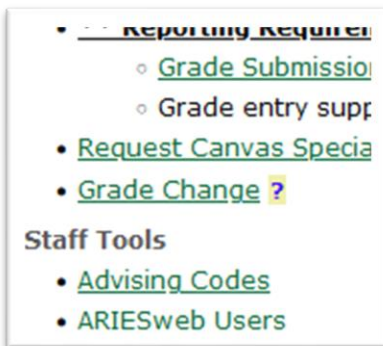

# HOW TO ACCESS ADVISING CODES AND REGISTRATION ACCESS DATES IN ARIES

In Aries, if you have the access and permission, you can find Staff Tool section with the sub title of Advising Codes.

Select the major or select all like in the image below