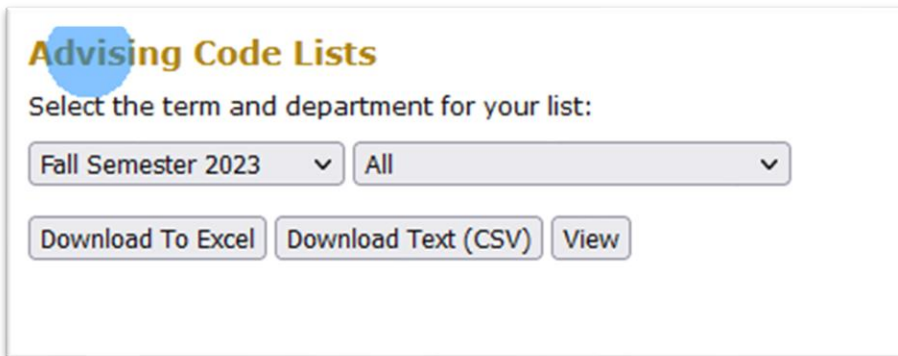

# HOW TO ACCESS ADVISING CODES AND REGISTRATION ACCESS DATES IN ARIES

In Aries, if you have the access and permission, you can find Staff Tool section with the sub title of Advising Codes.

Select the major or select all like in the image below